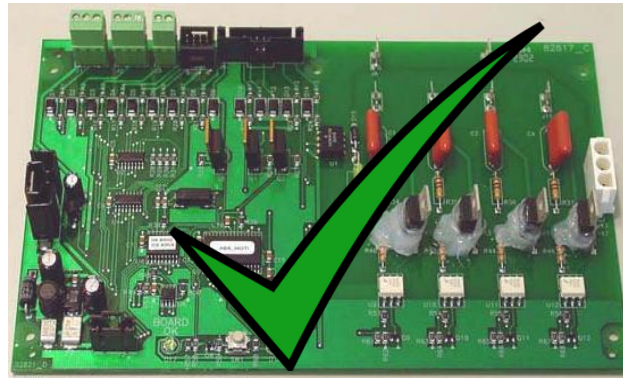

Green Non-LON Boards (pre May 2009)

Store Sensor Board
Part#27931

Part#132181

Motion Control Board
Part#27932

Beverage Interface Board
Part#27930

Part#132179

Blue LON Boards (AFTER May 2009)

Store Sensor Board
Part#121286