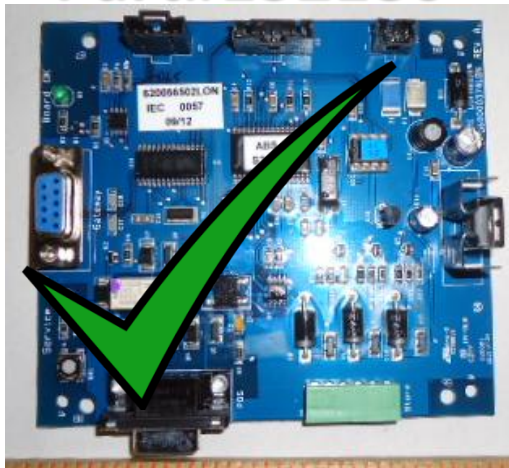

Part#132180