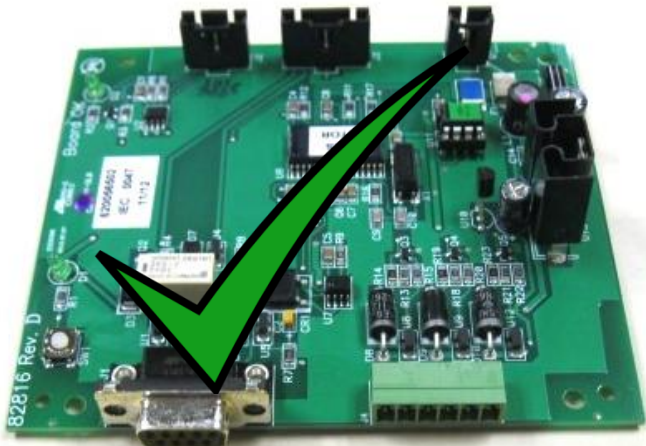

Green Non-LON Boards (pre May 2009)

Store Sensor Board
Part#27931

Part#132181

Motion Control Board
Part#27932

Beverage Interface Board
Part#27930

Part#132179

Blue LON Boards (AFTER May 2009)

Store Sensor Board
Part#121286

Motion Control Board
Part#121285

Beverage Interface Board
Part#121284

Part#132180

Part#132178