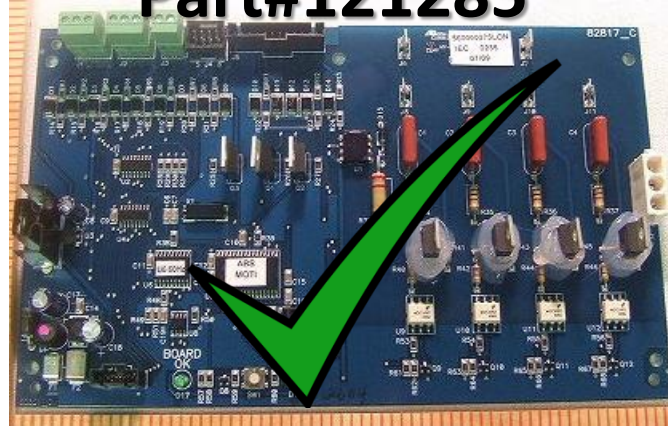

Motion Control Board
Part#121285