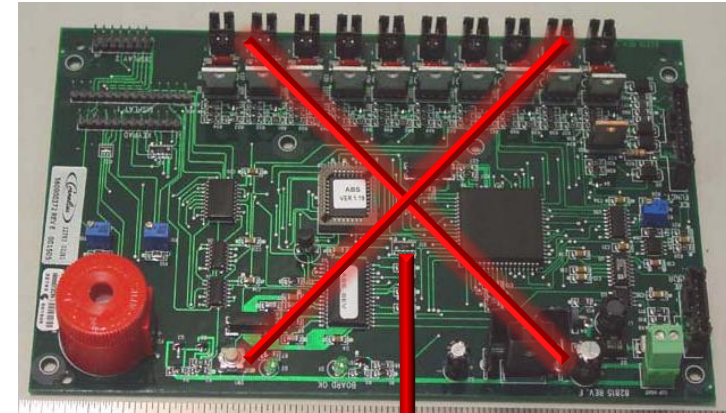

Green Non-LON Boards (pre May 2009)

Store Sensor Board
Part#27931

Part#132181

Motion Control Board
Part#27932

Beverage Interface Board
Part#27930

Part#132179

Blue LON Boards (AFTER May 2009)

Store Sensor Board
Part#121286