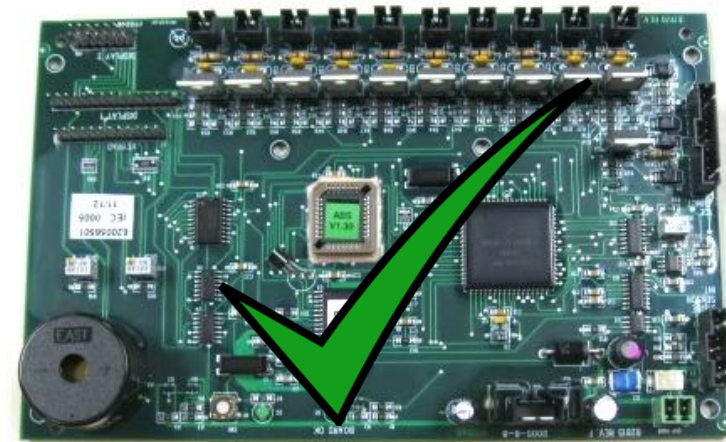

Green Non-LON Boards (pre May 2009)

Store Sensor Board
Part#27931

Part#132181

Motion Control Board
Part#27932

Beverage Interface Board
Part#27930

Part#132179

Blue LON Boards (AFTER May 2009)

Store Sensor Board
Part#121286