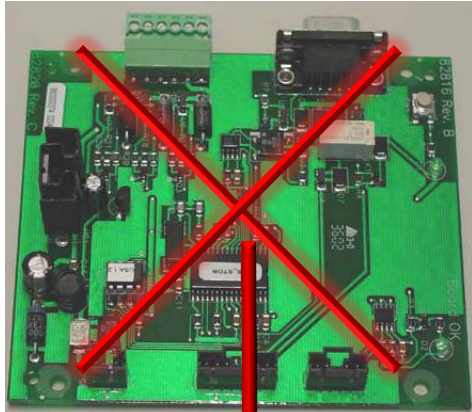

Green Non-LON Boards (pre May 2009)

Store Sensor Board
Part#27931

Part#132181

Motion Control Board
Part#27932

Beverage Interface Board
Part#27930

Part#132179

Blue LON Boards (AFTER May 2009)

Store Sensor Board
Part#121286

Motion Control Board
Part#121285

Beverage Interface Board
Part#121284

Part#132180

Part#132178