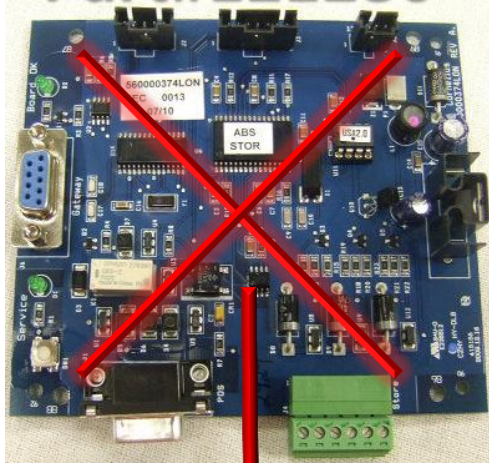

Green Non-LON Boards (pre May 2009)

Store Sensor Board
Part#27931

Part#132181

Motion Control Board
Part#27932

Beverage Interface Board
Part#27930

Part#132179

Blue LON Boards (AFTER May 2009)

Store Sensor Board
Part#121286

Motion Control Board
Part#121285

Beverage Interface Board
Part#121284

Part#132180

Part#132178