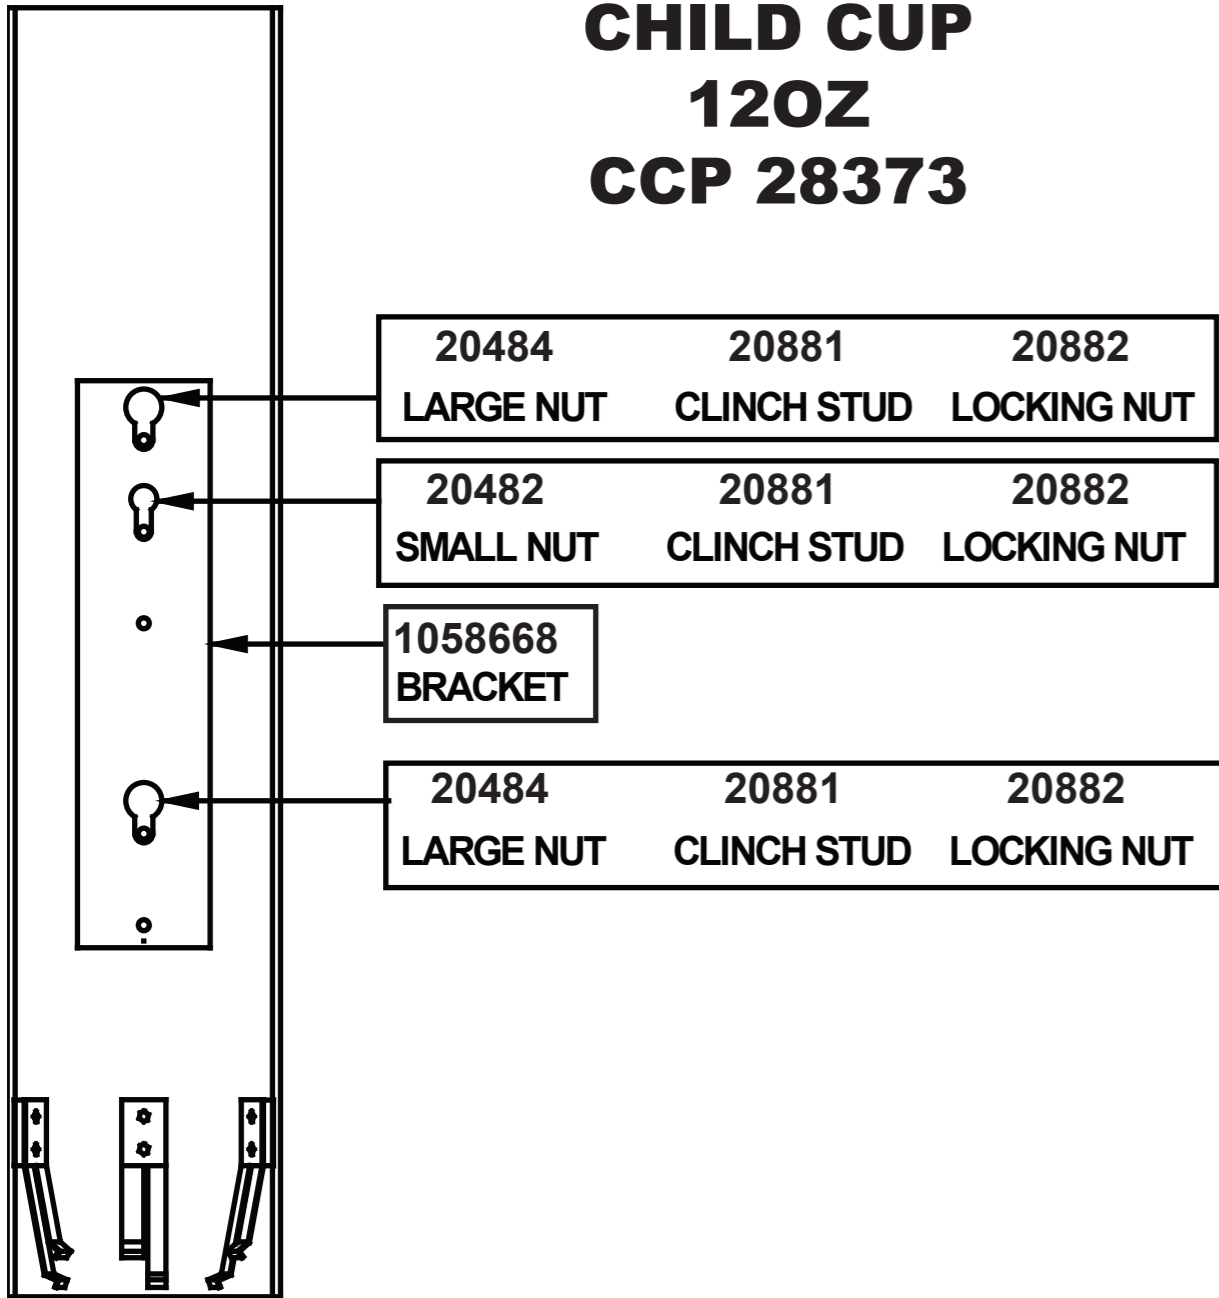

CUP TUBE CONFIGURATIONS

**CHILD CUP
12OZ
CCP 28373**

**SMALL CUP
16OZ
CCP 28374**

**MEDIUM CUP #1
21OZ
CCP 28375**

**MEDIUM CUP #2
21OZ
CCP 1069539**

**LARGE CUP
30OZ / 32OZ
CCP 28387**

**EXTRA LARGE CUP
42OZ
CCP 28377**