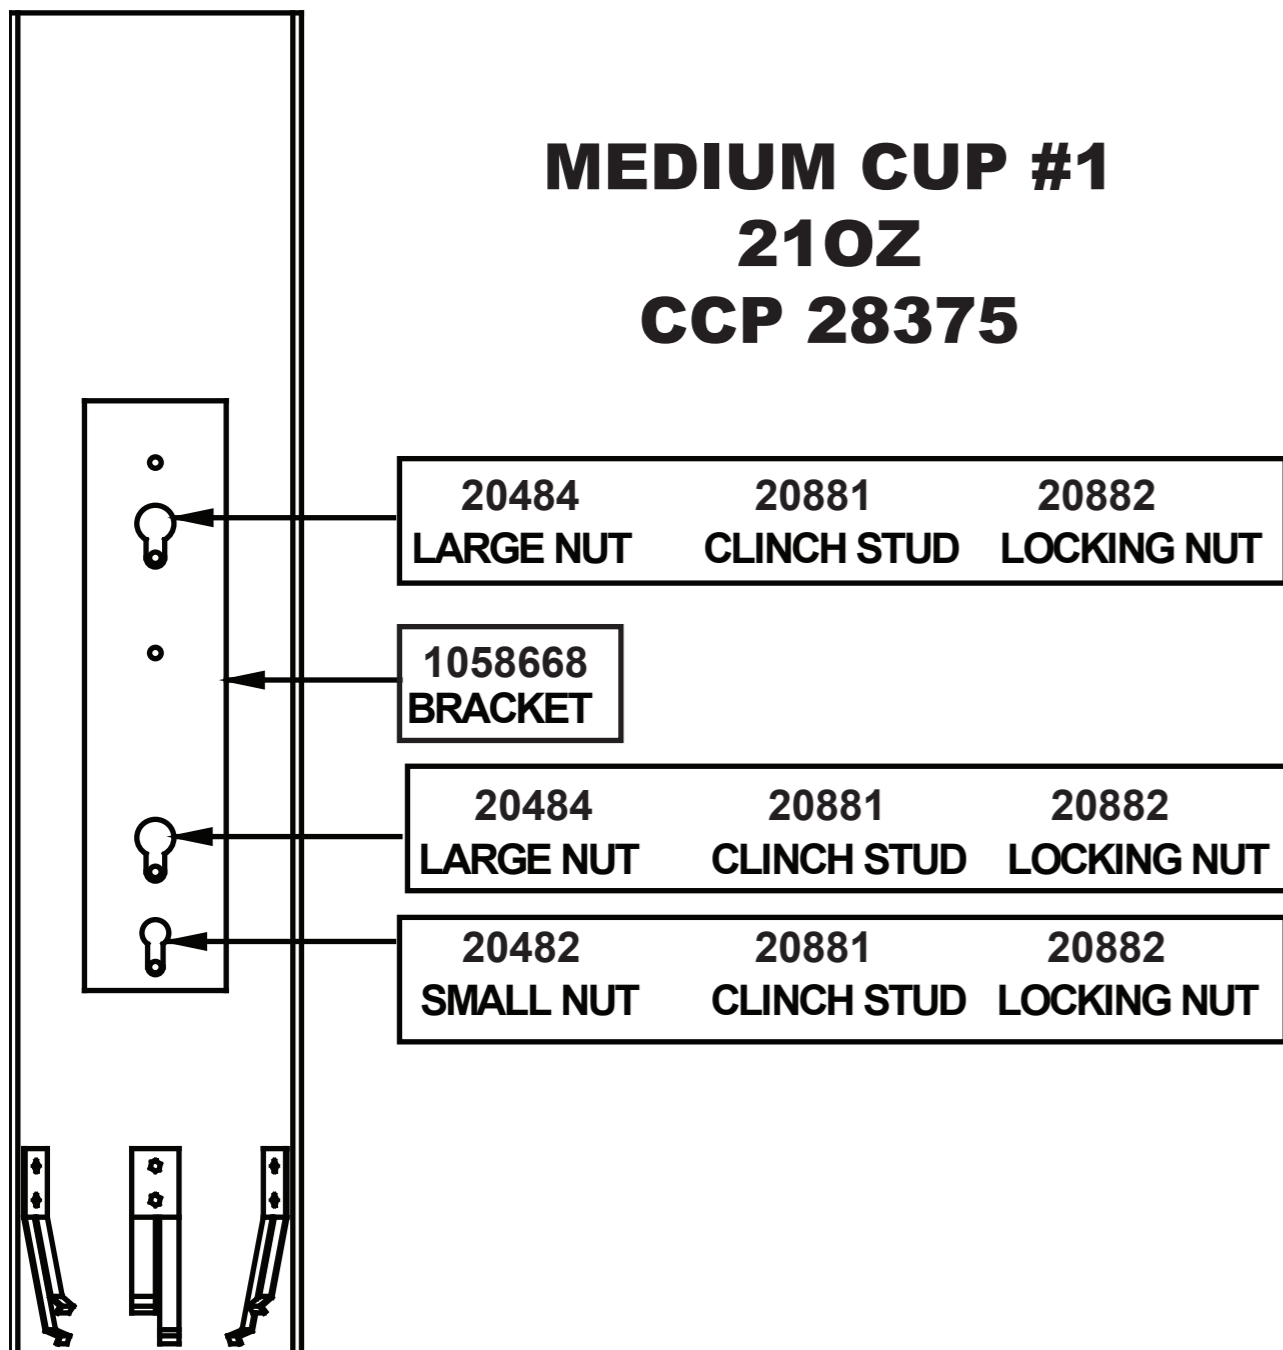

CUP TUBE CONFIGURATIONS

**CHILD CUP
12OZ
CCP 28373**

**SMALL CUP
16OZ
CCP 28374**

**MEDIUM CUP #1
21OZ
CCP 28375**

**MEDIUM CUP #2
21OZ
CCP 1069539**

**LARGE CUP
30OZ / 32OZ
CCP 28387**

**EXTRA LARGE CUP
42OZ
CCP 28377**