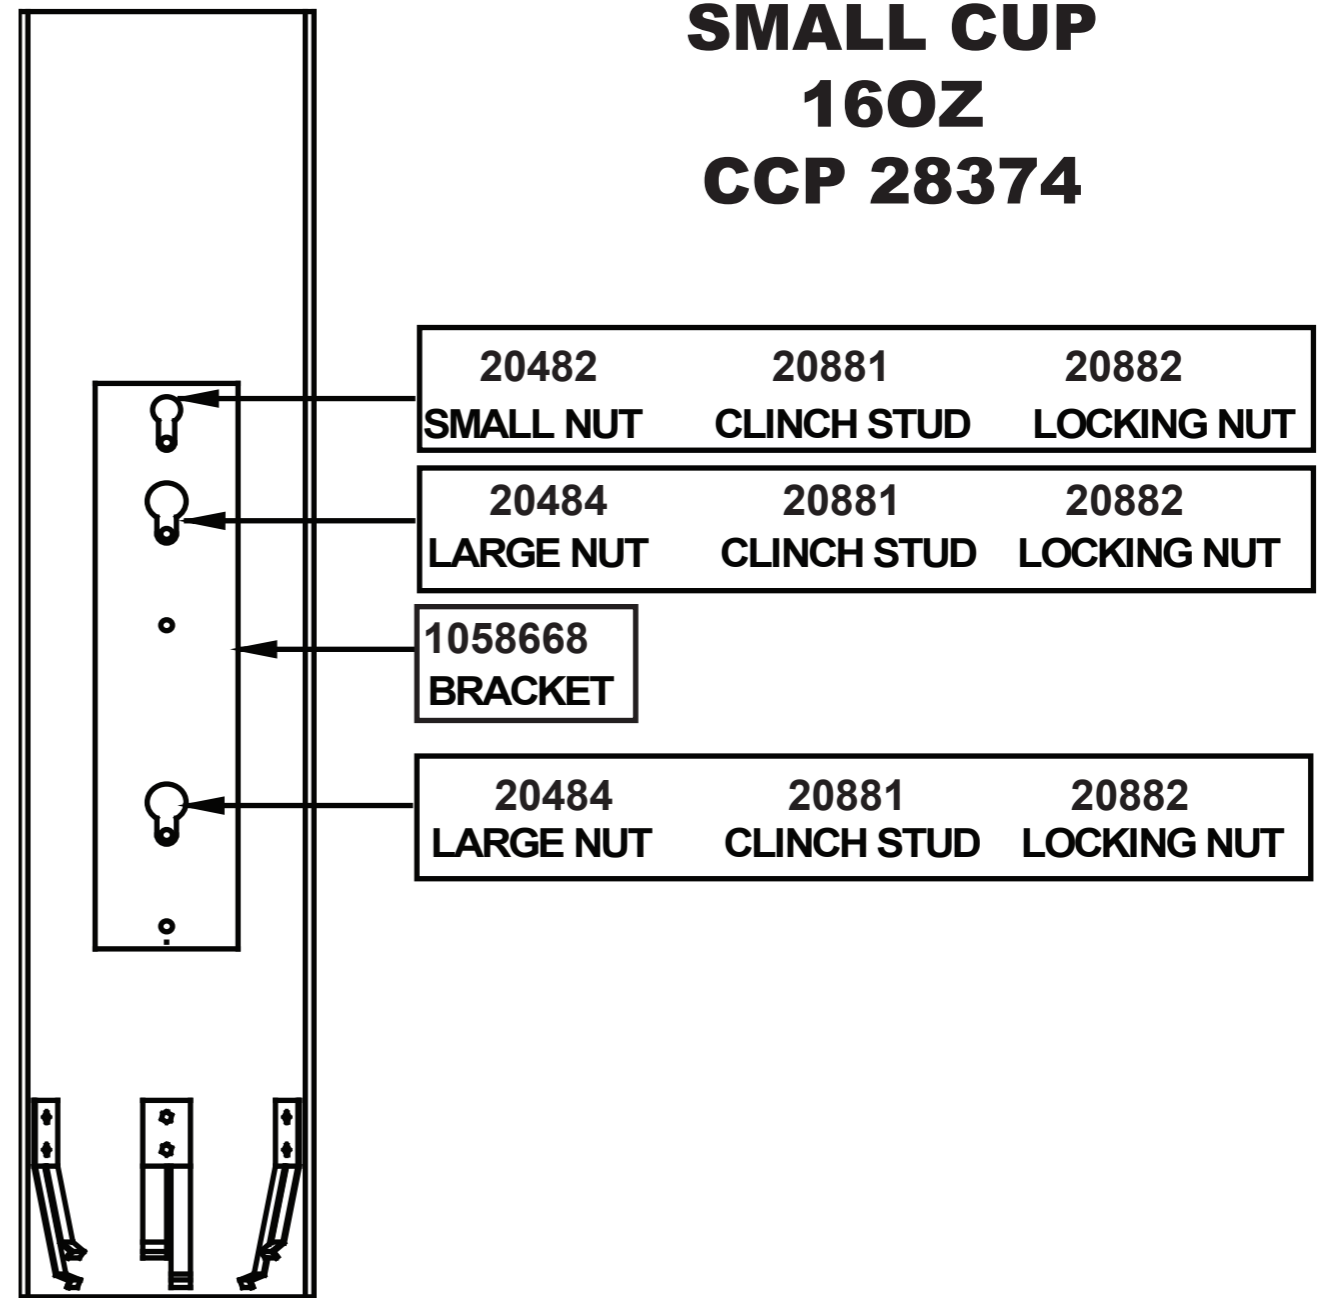

CUP TUBE CONFIGURATIONS

**CHILD CUP
12OZ
CCP 28373**

**SMALL CUP
16OZ
CCP 28374**

**MEDIUM CUP #1
21OZ
CCP 28375**

**MEDIUM CUP #2
21OZ
CCP 1069539**

**LARGE CUP
30OZ / 32OZ
CCP 28387**

**EXTRA LARGE CUP
42OZ
CCP 28377**