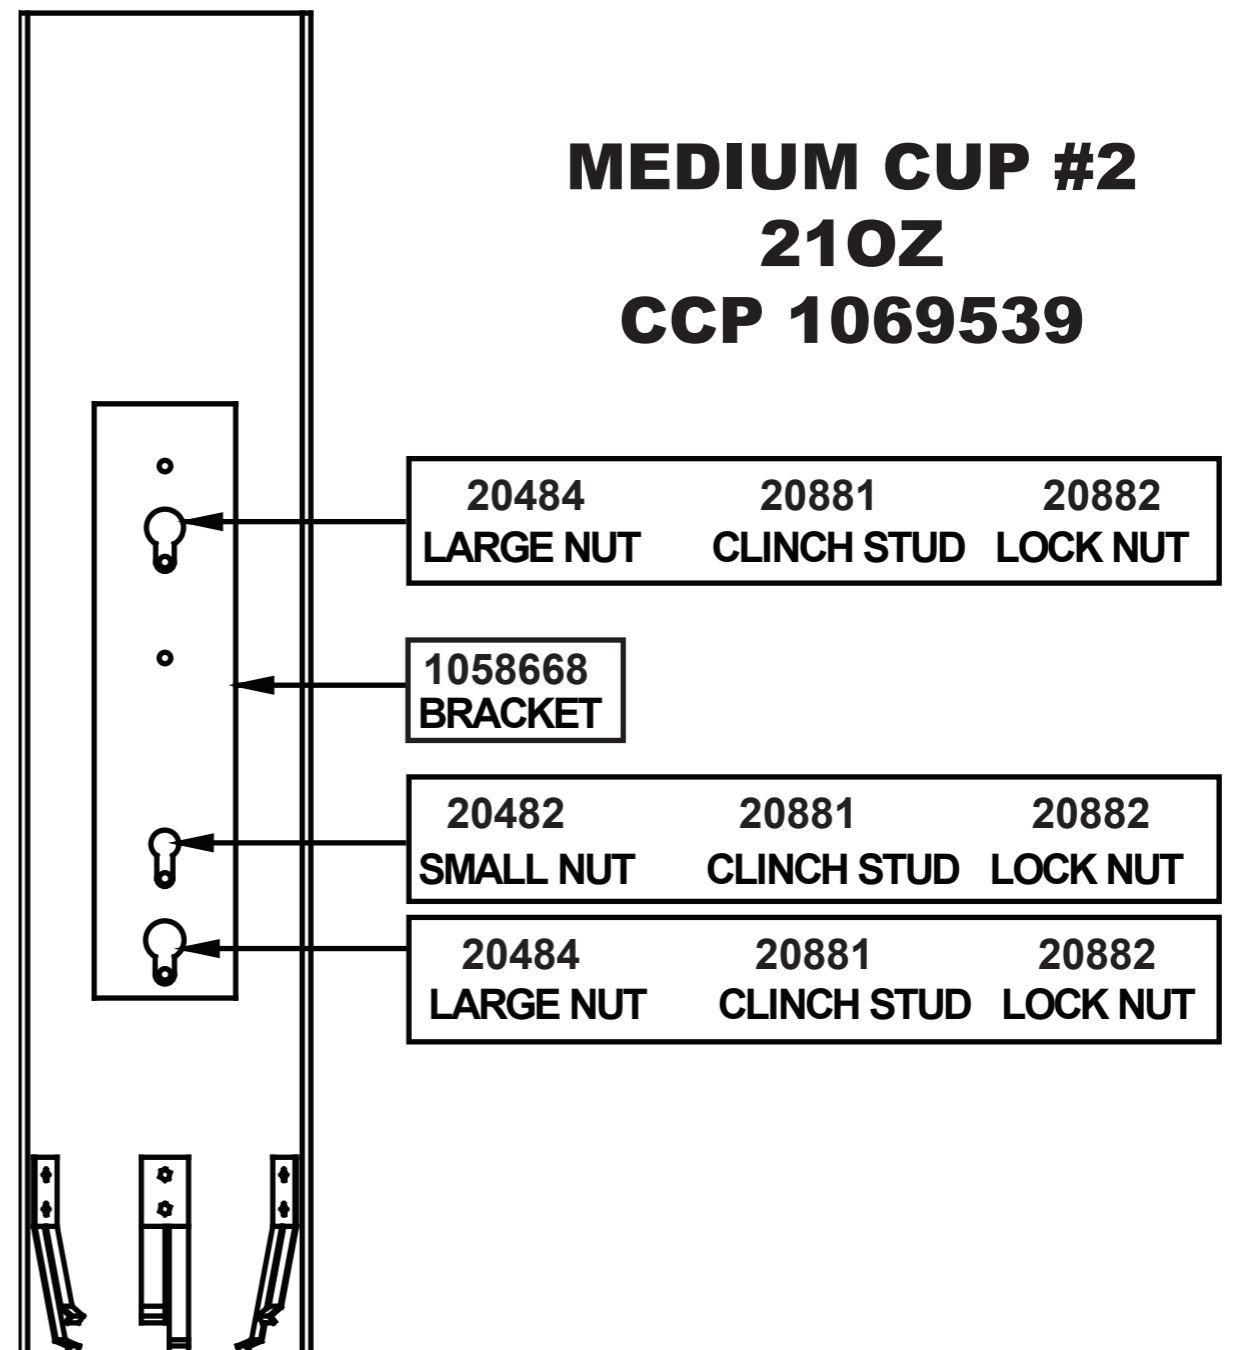

CUP TUBE CONFIGURATIONS

**CHILD CUP
12OZ
CCP 28373**

**SMALL CUP
16OZ
CCP 28374**

**MEDIUM CUP #1
21OZ
CCP 28375**

**MEDIUM CUP #2
21OZ
CCP 1069539**

**LARGE CUP
30OZ / 32OZ
CCP 28387**

**EXTRA LARGE CUP
42OZ
CCP 28377**