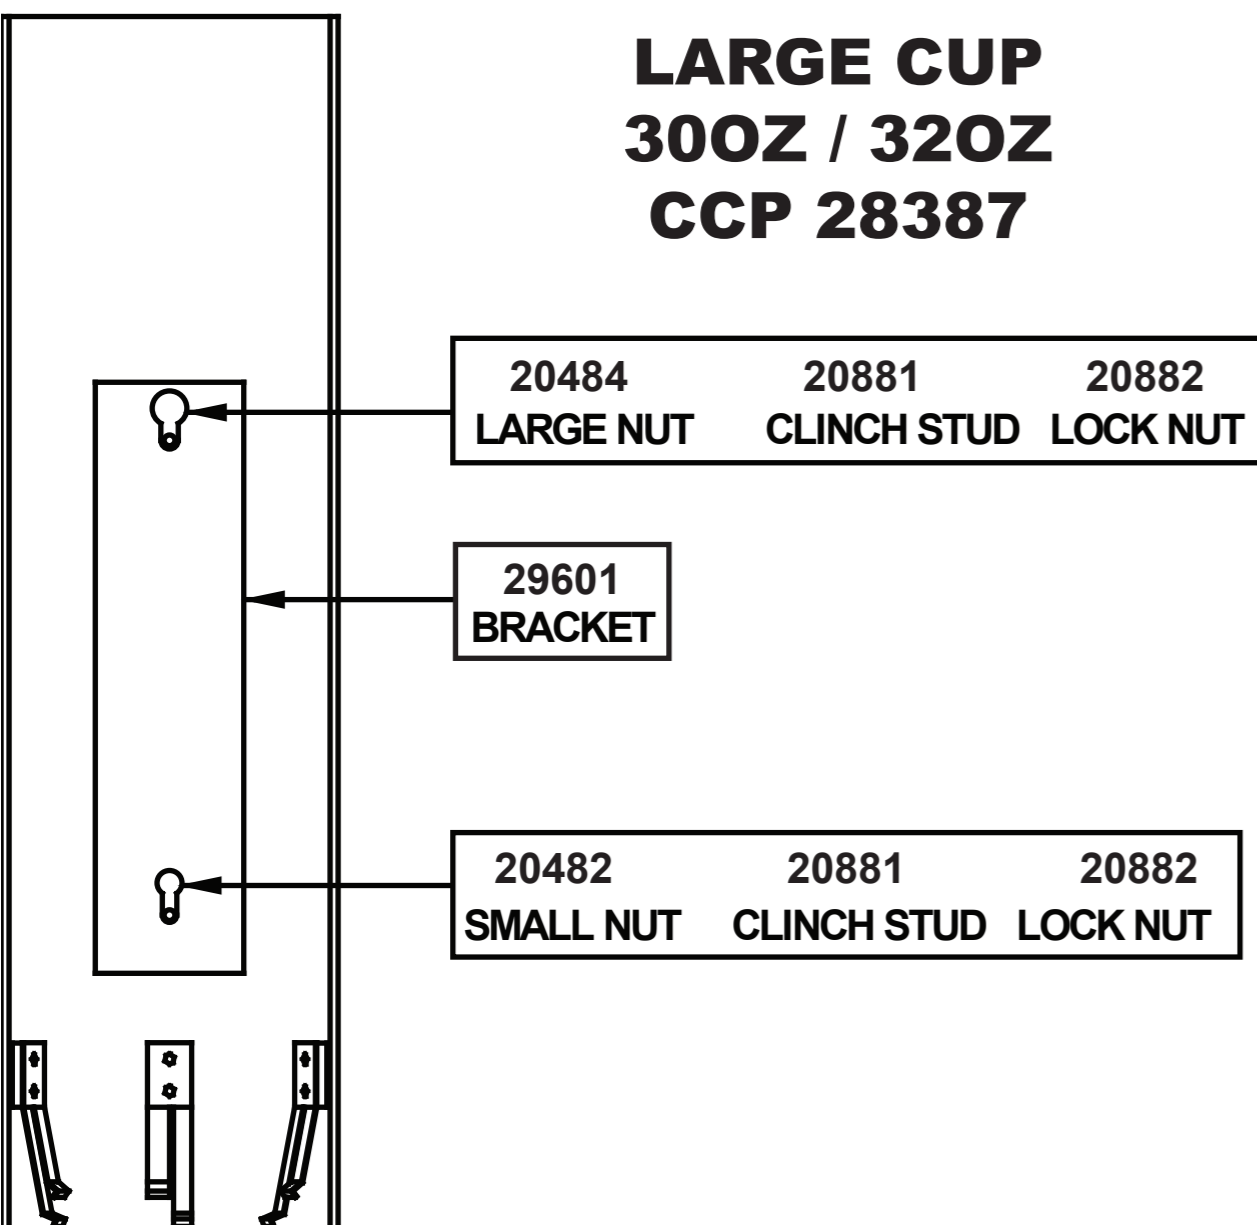

CUP TUBE CONFIGURATIONS

**CHILD CUP
12OZ
CCP 28373**

**SMALL CUP
16OZ
CCP 28374**

**MEDIUM CUP #1
21OZ
CCP 28375**

**MEDIUM CUP #2
21OZ
CCP 1069539**

**LARGE CUP
30OZ / 32OZ
CCP 28387**

**EXTRA LARGE CUP
42OZ
CCP 28377**