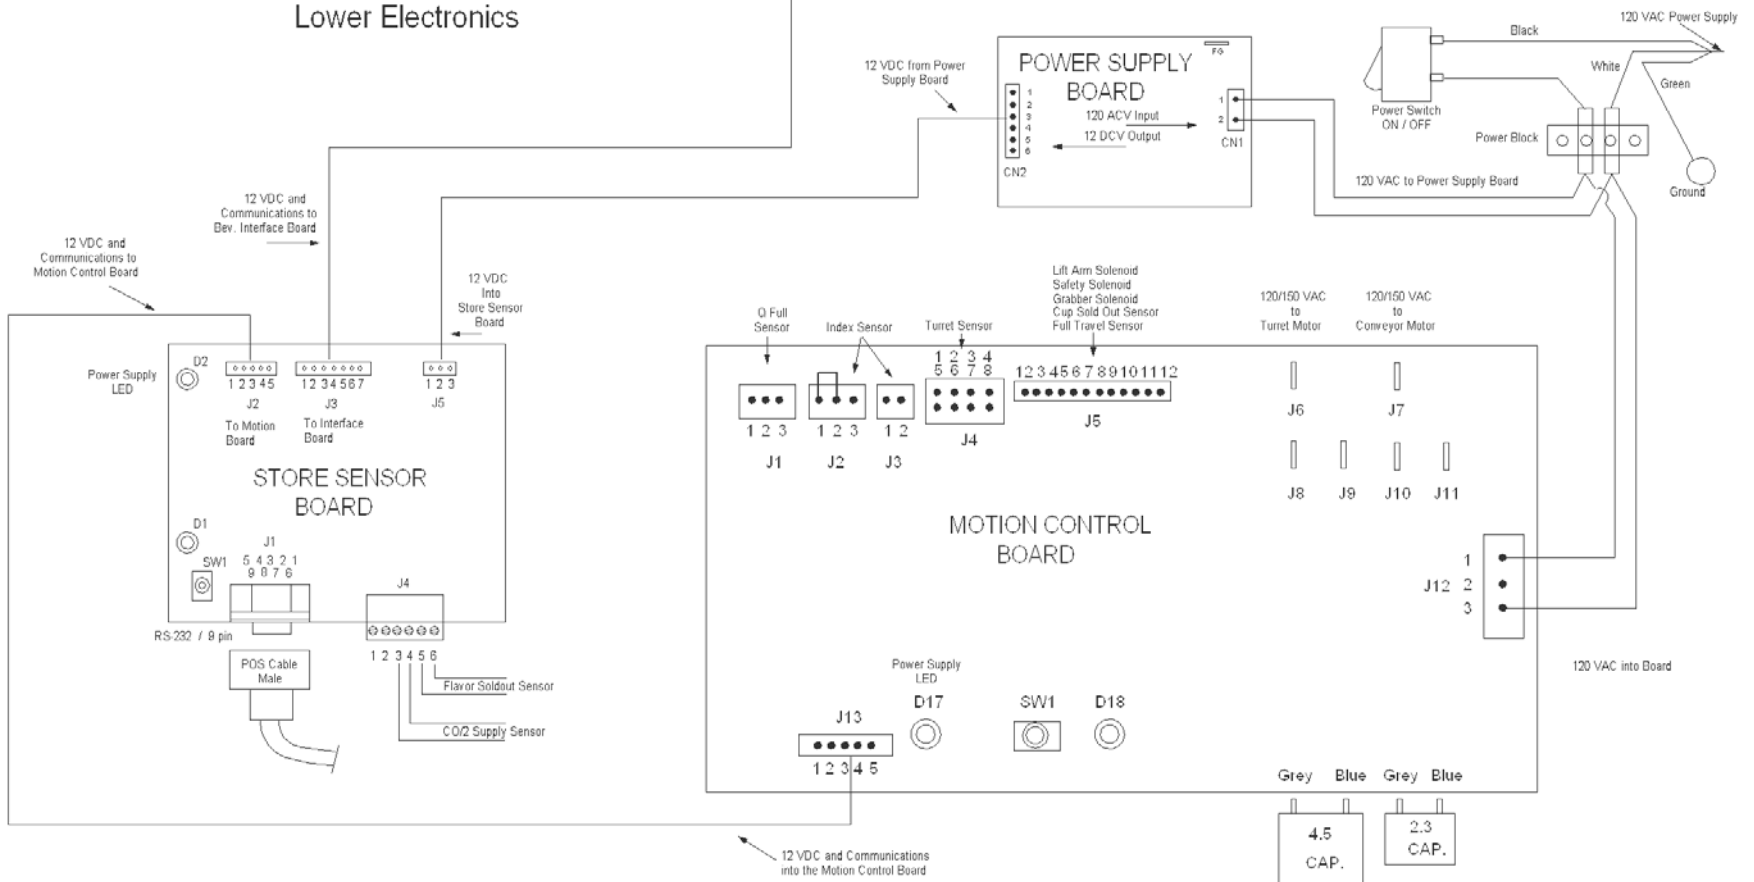

Upper Electronics

Lower Electronics

12 VDC and Communications to Motion Control Board

12 VDC and Communications to Bev. Interface Board

12 VDC into Store Sensor Board

12 VDC and Communications into the Motion Control Board

Grey Blue Grey Blue  
4.5 CAP. 2.3 CAP.